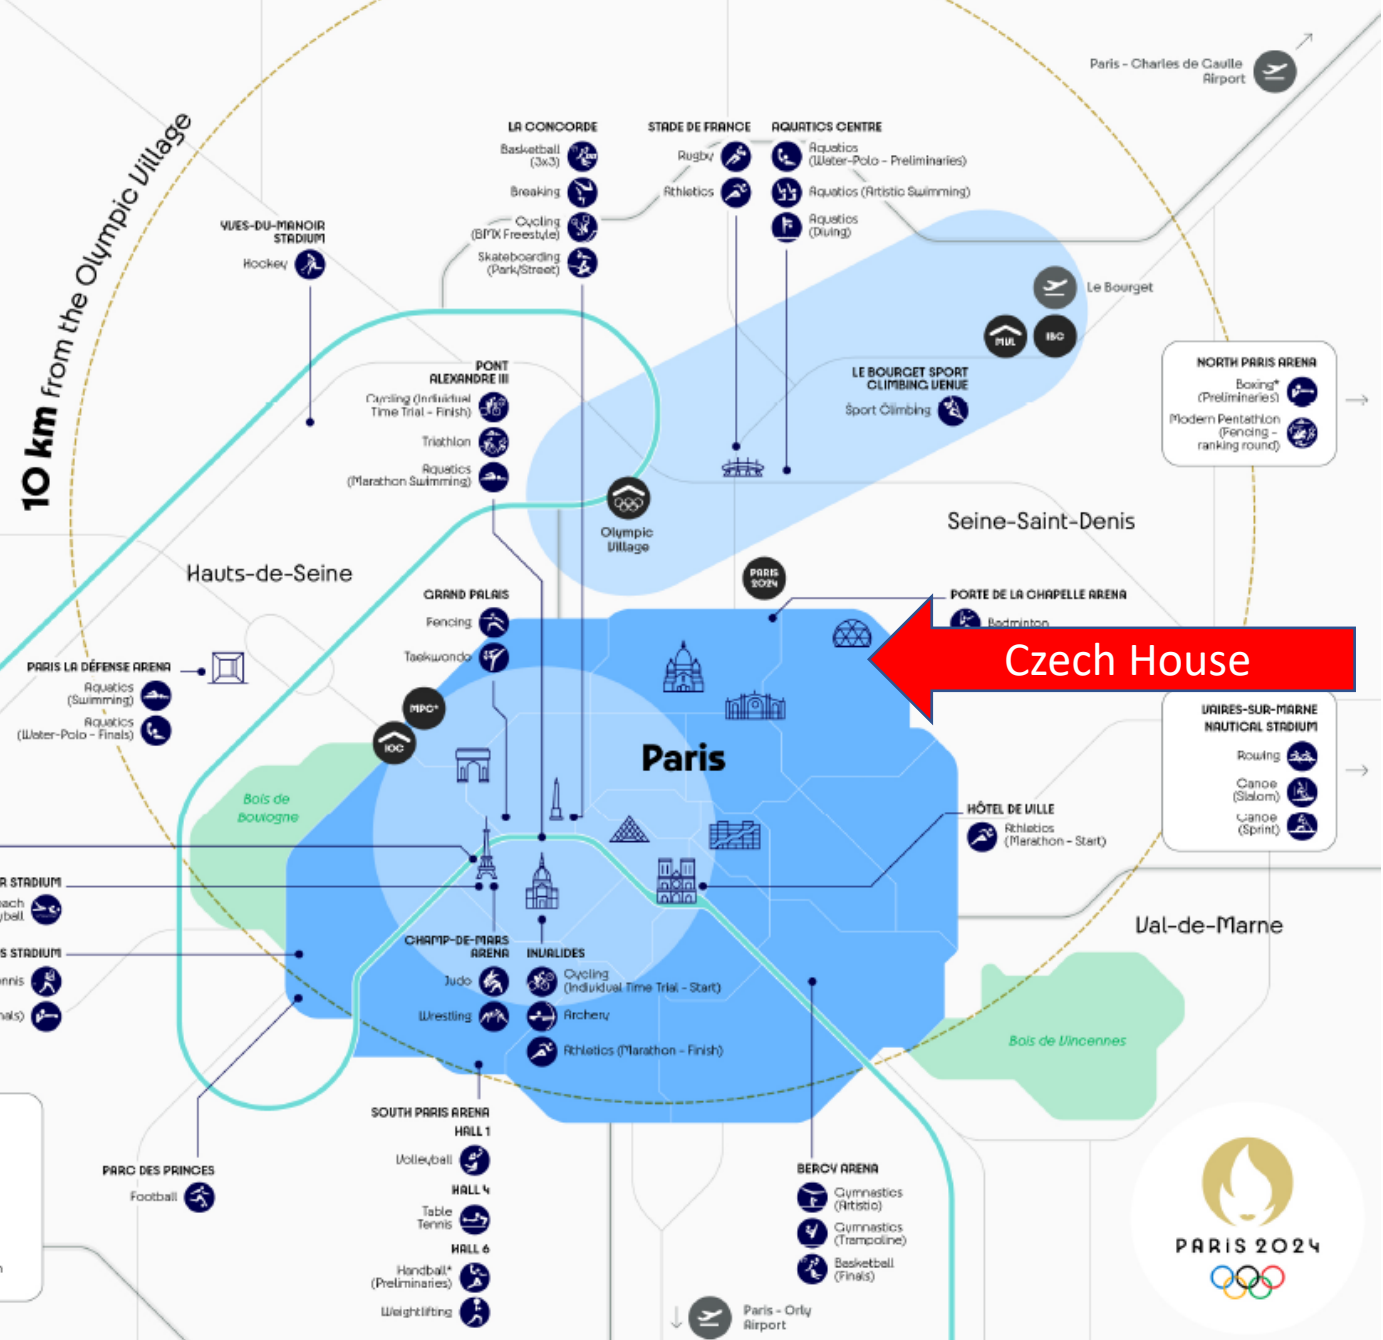

# OLYMPIC COMPETITION VENUES MASTER PLAN

## France

## Overseas

— Department boundaries  
 ■ Arrondissement boundaries  
 — Main roads

\* Subject to approval and relevant agreements

<b>ELANCOURT HILL</b> Cycling (Mountain Bike)	<b>SAINT-QUENTIN-EN-YVELINES VELODROME AND BMX STADIUM</b> Cycling (Track) Cycling (BMX Racing)	<b>GOLF NATIONAL</b> Golf	<b>CHÂTEAU DE VERSAILLES</b> Equestrian (Jumping) Equestrian (Dressage) Equestrian (Eventing) Modern Pentathlon
--	---	------------------------------	---

10 km from the Olympic Village

Park La Villette - <https://lavillette.com/>

- Czech House
- French House
- Holland House
- House – Estonia, Latvia, Lithuania

Další zájemci v jednání:  
Brazílie, Argentina, Kanada, Velká Británie,  
EOC, Monako, Černá Hora, Slovinsko