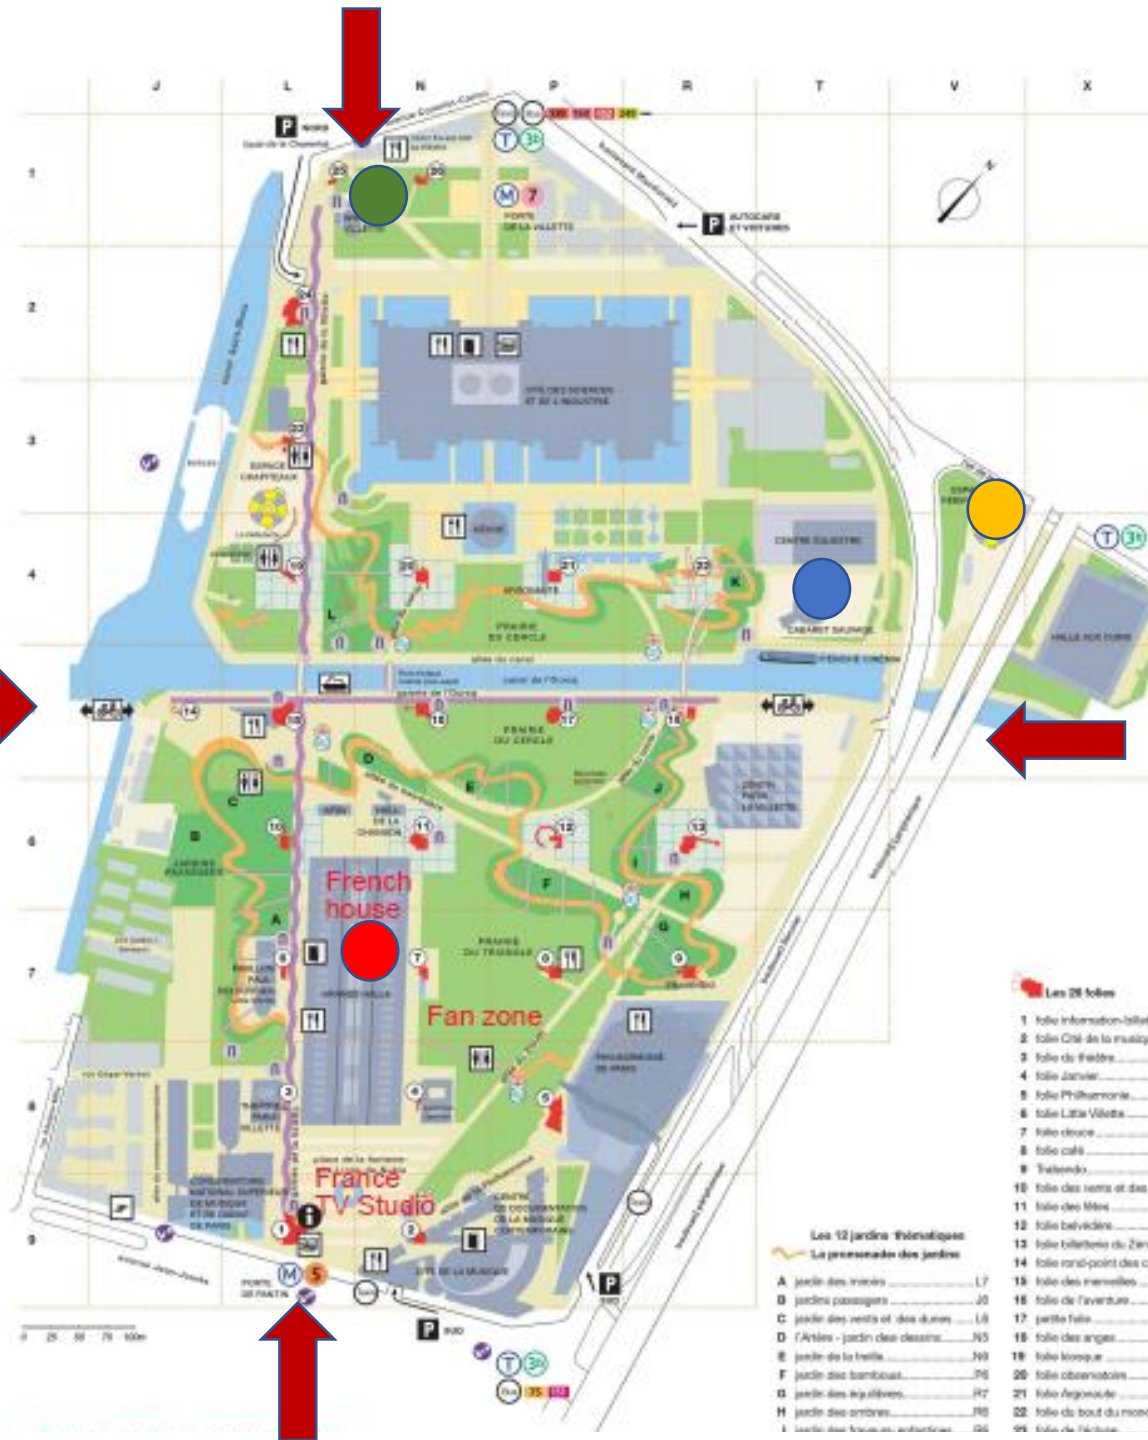

# OLYMPIC COMPETITION VENUES MASTER PLAN

## France

## Overseas

— Department boundaries  
 ■ Arrondissement boundaries  
 — Main roads

\* Subject to approval and relevant agreements

<b>ELANCOURT HILL</b> Cycling (Mountain Bike)	<b>SAINT-QUENTIN-EN-YVELINES VELODROME AND BMX STADIUM</b> Cycling (Track) Cycling (BMX Racing)	<b>GOLF NATIONAL</b> Golf	<b>CHÂTEAU DE VERSAILLES</b> Equestrian (Jumping) Equestrian (Dressage) Equestrian (Eventing) Modern Pentathlon
--	---	------------------------------	---

10 km from the Olympic Village

Park La Villette - <https://lavillette.com/>

- Czech House
- French House
- Holland House
- House – Estonia, Latvia, Lithuania

Další zájemci v jednání:  
Brazílie, Argentina, Kanada, Velká Británie,  
EOC, Monako, Černá Hora, Slovinsko